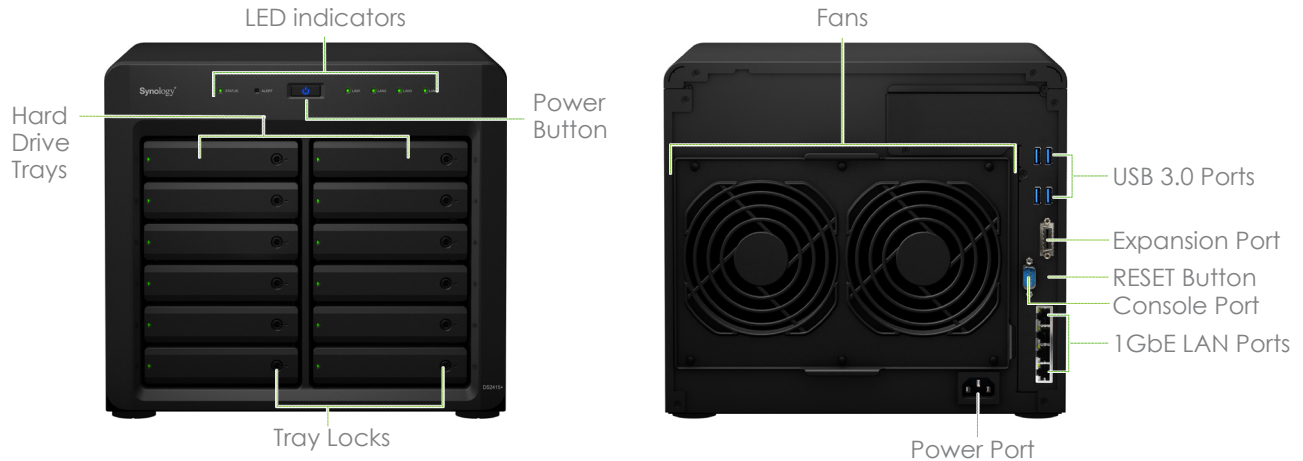

Connections & Buttons

Technical Specifications

Hardware

CPU	Intel Atom C2538 Quad Core 2.4GHz
Hardware Encryption Engine	Yes (AES-NI)
Floating Point Unit	Yes
RAM Size	DDR3 2 GB (Expandable up to 6 GB)
Internal HDD/SSD	3.5" or 2.5" SATA(III) X 12 (hard drives not included)
Maximum Internal Raw Capacity	72 TB (6 TB HDD X 12) (The actual capacity will differ according to volume types)
Hot Swappable Drive	Yes
External Ports	USB 3.0 ports X 4, expansion port X 1
Size (HxWxD)	270 X 300 X 340 mm
Weight	9.24 kg
LAN	Gigabit X 4
Wake on LAN/WAN	Yes
Wireless Support	Yes (wireless dongles not included)
AC Input Power Voltage	100V to 240V
Power Frequency	50 Hz to 60 Hz, Single Phase
Operating Temperature	5°C to 35°C (40°F to 95°F)
Storage Temperature	-20°C to 60°C (-5°F to 140°F)
Relative Humidity	5% to 95% RH

General

Networking Protocols	CIFS, AFP, NFS, FTP, WebDAV, CalDAV, iSCSI, Telnet, SSH, SNMP, VPN (PPTP, OpenVPN™, L2TP)
File System	Internal: EXT4 External: EXT4, EXT3, FAT, NTFS, HFS+
Storage Management	Maximum Single Volume Size: 108 TB, Maximum Internal Volume #: 512, Maximum iSCSI Target #: 32, Maximum iSCSI LUN#: 256; Raid Clone/Snapshot support; Supported RAID Type: Synology Hybrid RAID, Basic, JBOD, RAID 0, RAID 1, RAID 5, RAID 6, RAID 10; Synology Expansion Unit Support : DX513, DX213
File Sharing Capability	Maximum User Account: 2048, Maximum Group: 256, Maximum Shared Folder: 512, Maximum Concurrent CIFS/AFP/FTP Connections: 512
Privilege	Windows® Access Control List (ACL)
Directory Service	Windows® AD Integration: Domain Users login via Samba (CIFS)/AFP/FTP/File Station, LDAP Integration
Virtualization	VMware vSphere® 5, Microsoft Hyper-V®, Citrix® Certified
Security	FTP over SSL/TLS, IP Auto-Block, Firewall, Encrypted Network Backup over Rsync, HTTPS Connection
Utilities	Synology Assistant, Cloud Station, Evidence Integrity Authenticator
Supported Clients	Windows XP® onward, Mac OS X® 10.5 onward, Ubuntu® 9.04 onward
Supported Browsers	Chrome®, Firefox® Internet Explorer®: 8 or onward, Safari® 5 or onward, Safari (iOS 5 or later on iPad®), Chrome (Android™ 4.0 on tablets)
Language	English, Deutsch, Français, Italiano, Español, Dansk, Norsk, Svensk, Nederlands, Русский, Polski, Magyar, Português do Brasil, Português Europeu, Türkçe, Český, 日本語, 한국어, 繁體中文, 简体中文